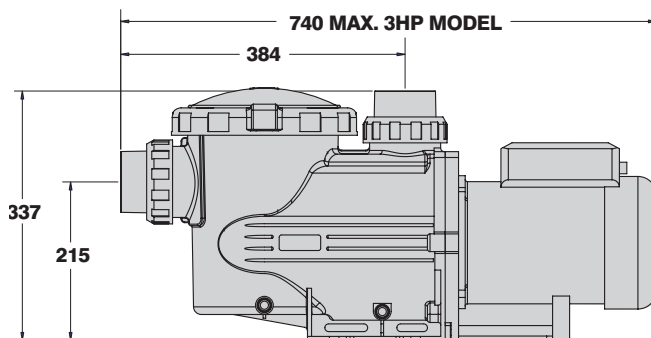

To find out more about the BX-Series pump visit astralpool.com.au

Specifications

| Model | Volts | Phase | Input Watts | Horse Power | Flow Rate Max @ 8 m/h | Full Load Amps |
|--------|-------|--------|-------------|-------------|-----------------------|----------------|
| BX 1.5 | 240 | Single | 1645 | 1.50 | 440 lpm | 7.2 |
| BX 2.0 | 240 | Single | 2030 | 2.00 | 540 lpm | 8.8 |
| BX 3.0 | 240 | Single | 2830 | 3.00 | 635 lpm | 12.5 |
| BX 2.0 | 415 | Three | 2195 | 2.00 | 540 lpm | 3.4 |
| BX 3.0 | 415 | Three | 2650 | 3.00 | 640 lpm | 4.1 |
| BX 4.0 | 415 | Three | 2985 | 4.00 | 750 lpm | 4.7 |