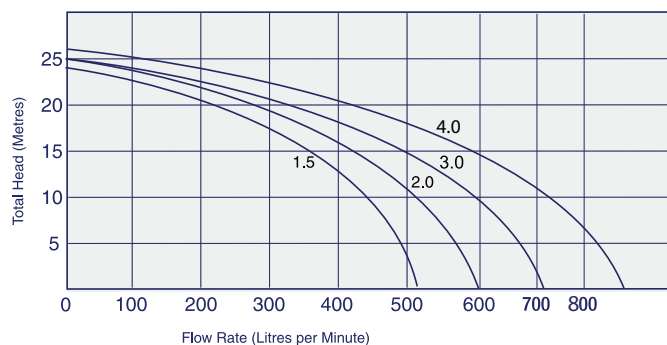

BX Pool & Spa Pump

The demands on pool equipment in modern pools like large in-ground pools, swim spas, swim jets, larger pool filters, slat chlorinators and in-floor cleaning system place an enormous load on the pump.

The BX Series pump has been designed with great power and control to comfortably meet these demands by delivering a much higher head pressure and a superior overall performance. With reliable external body and high quality components this pump has the highest standards of reliability and durability.

While meeting the demands of your equipment the BX also moves more water, using less power in few hours per day. The means lower electricity costs. With a huge hair and lint pot the BX requires less frequent cleaning, making it ideal for holiday home and high leaf areas.

In high density residential area, noise is an issue so the BX pump has been designed to run cooler with less fan noise which means reduce noise level.

Available in 4 different sizes and covered by a limited 3 year warranty against defects in materials and workmanship the BX-Series pool and spa pump is the perfect choice for your pool.

To find out more about the BX-Series pump visit astralpool.com.au

Specifications

Model	Volts	Phase	Input Watts	Horse Power	Flow Rate Max @ 8 m/h	Full Load Amps
BX 1.5	240	Single	1645	1.50	440 lpm	7.2
BX 2.0	240	Single	2030	2.00	540 lpm	8.8
BX 3.0	240	Single	2830	3.00	635 lpm	12.5
BX 2.0	415	Three	2195	2.00	540 lpm	3.4
BX 3.0	415	Three	2650	3.00	640 lpm	4.1
BX 4.0	415	Three	2985	4.00	750 lpm	4.7

Rainbow Pool Products

PO Box 2388, Mansfield Qld 4122

Telephone STD 61-7-3849 5385

Facsimile STD 61-7-3849 5384

Email: info@rainbowpoolproducts.com.au

Web: www.rainbowpoolproducts.com.au